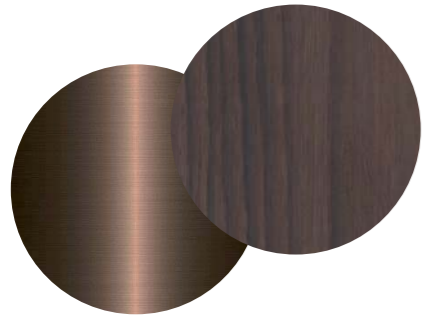

FINISHES

ITEM 3652

BB
Natural brass finish.

BR
Brushed bronze finish.

RK
Peacock structure in brushed bronze finish; ceiling fixture in black matte paint.

BK
Peacock structure in natural brass; ceiling fixture in black matte paint.

ITEM 3651

WR
Peacock structure in open-pore oak veneer and transparent opaque protection finish on wood; metal details in brushed bronze finish.

WK
Peacock structure in open-pore oak veneer and transparent opaque protection finish on wood; metal details in black matte paint.

WX
Peacock structure in open-pore oak veneer and transparent opaque protection finish on wood; metal details in brushed bronze finish. Ceiling box in black matte paint.

ITEM 3658 Mix of 3651 and 3652 items